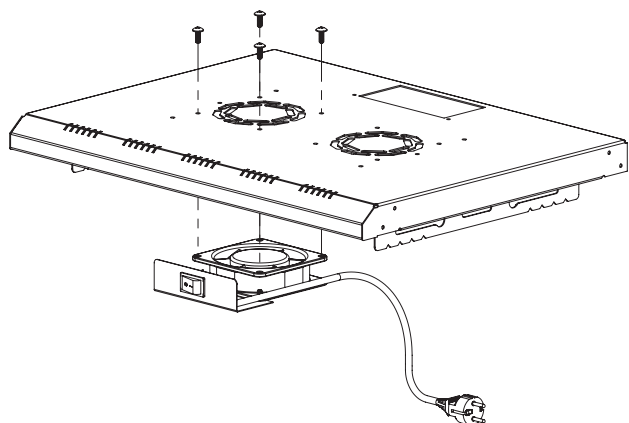

Installation of LN-FAN-BB-1FPT-BL-UK LN-FAN-BB-2FPT-BL-UK to the cabinet

Accessory

Fan Module Thermostat Switched Ball Bearing Long Life 50.000 Hours - Economic

Part Number and Product Description	Dimensions WxDxH mm
LN-FAN-BB-1FPT-BL-UK 1 way fan module thermostatic control unit RAL 9005 Black	140x205x40

Fan Module Thermostat Switched Ball Bearing Long Life 50.000 Hours - Economic

Part Number and Product Description	Dimensions WxDxH mm
LN-FAN-BB-2FPT-BL-UK 2 way fan module thermostatic control unit RAL 9005 Black	340x175x40