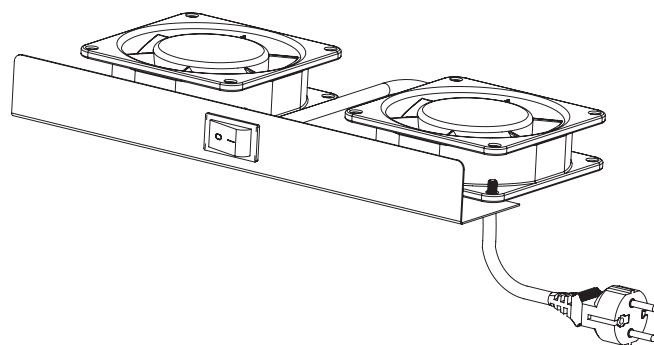

Installation of LN-FAN-BB-1FPT-BL-UK LN-FAN-BB-2FPT-BL-UK to the cabinet

Accessory

Fan Module Thermostat Switched Ball Bearing Long Life 50.000 Hours - Economic

Part Number and Product Description	Dimensions WxDxH mm
LN-FAN-BB-1FPT-BL-UK 1 way fan module thermostatic control unit RAL 9005 Black	140x205x40

Fan Module Thermostat Switched Ball Bearing Long Life 50.000 Hours - Economic

Part Number and Product Description	Dimensions WxDxH mm
LN-FAN-BB-2FPT-BL-UK 2 way fan module thermostatic control unit RAL 9005 Black	340x175x40