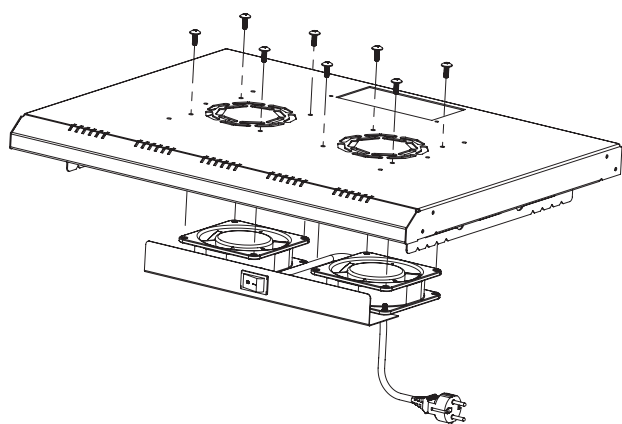

Installation of LN-FAN-BB-1FPT-BL-UK LN-FAN-BB-2FPT-BL-UK to the cabinet

Accessory

Fan Module Thermostat Switched Ball Bearing Long Life 50.000 Hours - Economic

Part Number and Product Description	Dimensions WxDxH mm
LN-FAN-BB-1FPT-BL-UK 1 way fan module thermostatic control unit RAL 9005 Black	140x205x40

Fan Module Thermostat Switched Ball Bearing Long Life 50.000 Hours - Economic

Part Number and Product Description	Dimensions WxDxH mm
LN-FAN-BB-2FPT-BL-UK 2 way fan module thermostatic control unit RAL 9005 Black	340x175x40