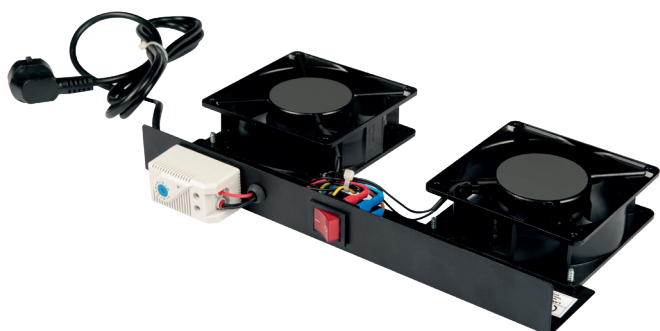

Installation of LN-FAN-BB-1FPT-BL-UK LN-FAN-BB-2FPT-BL-UK to the cabinet

Accessory

Fan Module Thermostat Switched Ball Bearing Long Life 50.000 Hours - Economic

Part Number and Product Description	Dimensions WxDxH mm
LN-FAN-BB-1FPT-BL-UK 1 way fan module thermostatic control unit RAL 9005 Black	140x205x40

Fan Module Thermostat Switched Ball Bearing Long Life 50.000 Hours - Economic

Part Number and Product Description	Dimensions WxDxH mm
LN-FAN-BB-2FPT-BL-UK 2 way fan module thermostatic control unit RAL 9005 Black	340x175x40